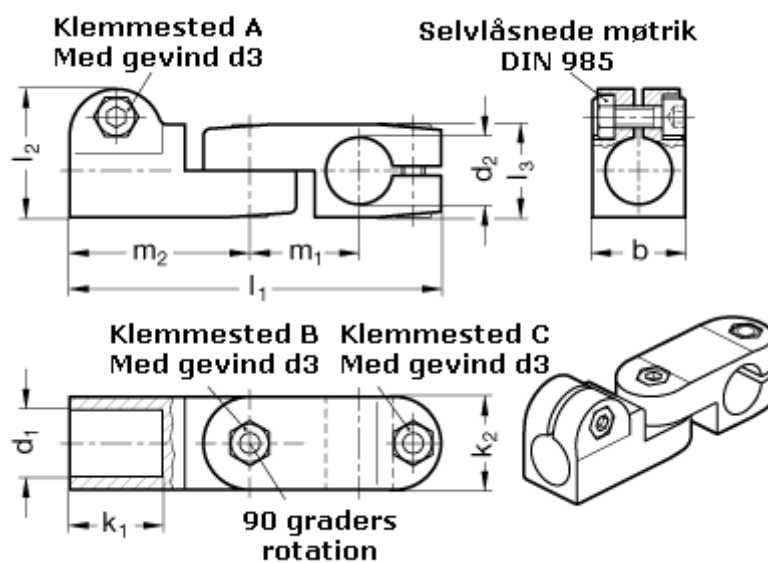

Article number: 20287B14B162BL  
Description: E+G swivel clamp  
GN287-B14-B16-2-BL

## Measures

$b = 25$	$m_1 = 29.5$
$d_1 = B14$	$m_2 = 48.5$
$d_2 = B16$	
$d_3 = M 6$	
$k_1 = 25$	
$k_2 = 25$	
$l_1 = 100$	
$l_2 = 34.5$	